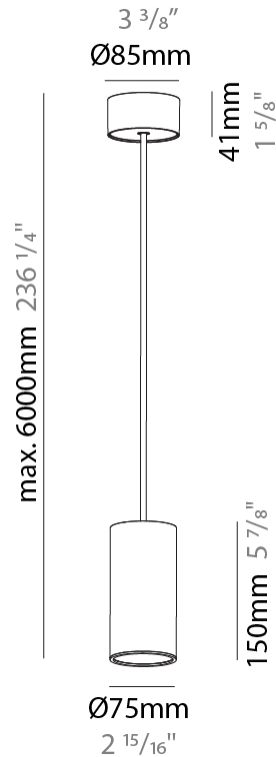

GENERAL

Series: Hangover
Subseries: Hangover Monopoint Surface Canopy
Brand: Prolicht
Division: Architectural
Mounting Type: Suspension
Mounting Location: Ceiling
Subcategory: Pendant

PHYSICAL

Shape: Cylinder
Diameter (mm): 75
Diameter (in): 2 ¹⁵/₁₆
Height (mm): 150
Height (in): 5 ⁷/₈
Max. Overall Height (mm): 2150
Max. Overall Height (in): 84 ⁵/₈
Light Distribution: Direct
Diffuser: Shine Ring 0-6
Fixture Finish: SSR / BKV / CWI / CRY / HAB / UFT / ITA / RUA / FTG / MYG / LOD / PUS / FRO / FUP / KIA / POP / BLS / SPG / MEY / GOH / GUM / CHC / COM / ABZ / JAG / OBR / MOS / ROR
Fixture Material: Aluminum
Cable Details: 2000mm / 6000mm Cable in White / Black / Orange / Red

ELECTRICAL

Lamp Type: LED (Zhaga Standard)
Input Wattage (W): 10.95
Total Output Wattage (W): 9.18
Dimming: Non-Dimmable
Driver Included: Yes
Driver Location: Integrated
Driver Type: Constant Current
Driver Class: Class 2
Input Voltage (V): 120
Constant Current (MA): 500
Upon Request: Remote: 0-10Vdc dimming / Phase dimming 120Vac / Non-dimming 120/277Vac

LED

Number of LEDs: 1
Color Temperature (°K): 2700 / 3000 / 4000
Max. Delivered Lumen (lm): 923
CRI: >90 CRI
Efficiency (%): 86
Lamp Life (hrs): 50000

OPTICAL

Reflector°: 18 / 36 / 52

RATINGS AND CERTIFICATIONS

Certified By: Certified for North American Standards
IP rating: IP20