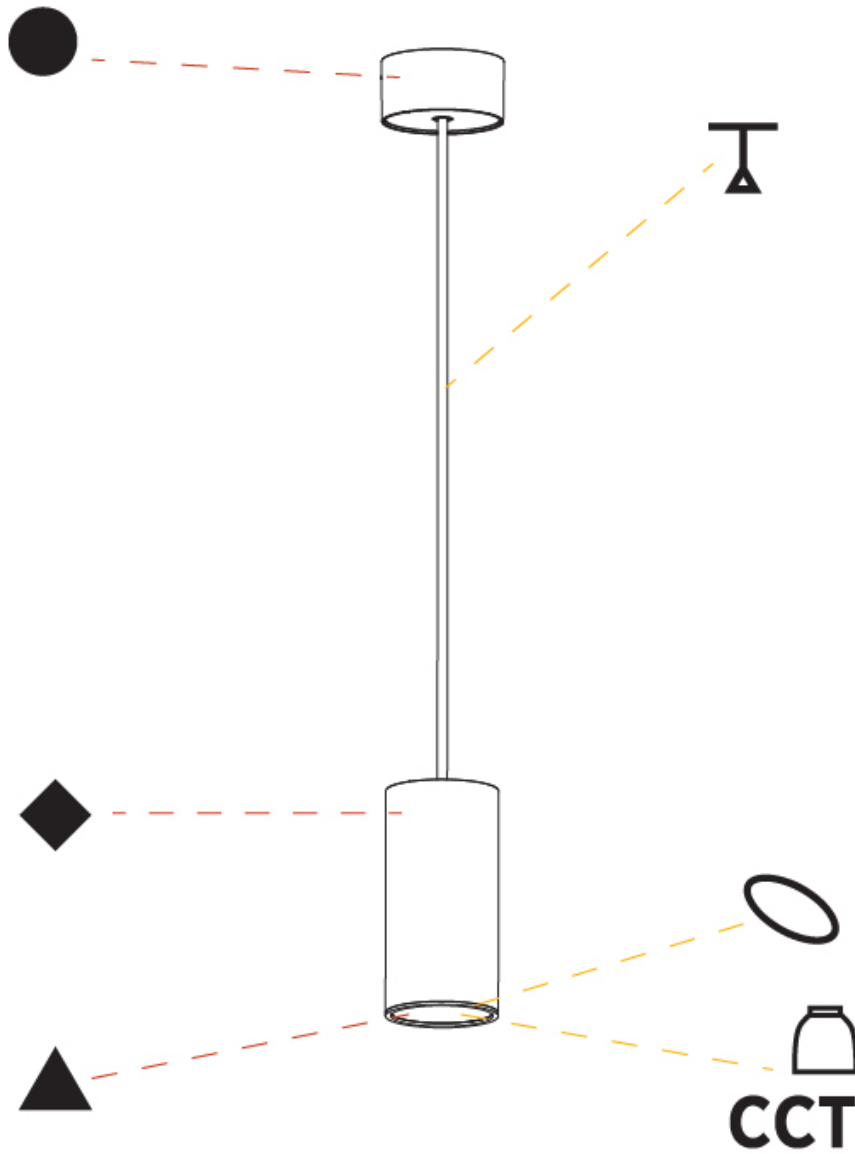

HANGOVER MONOPOINT SURFACE CANOPY SUSPENSION

A300164-

PROJECT _____

TYPE _____

SPECIFIER _____

QUANTITY _____

DATE _____