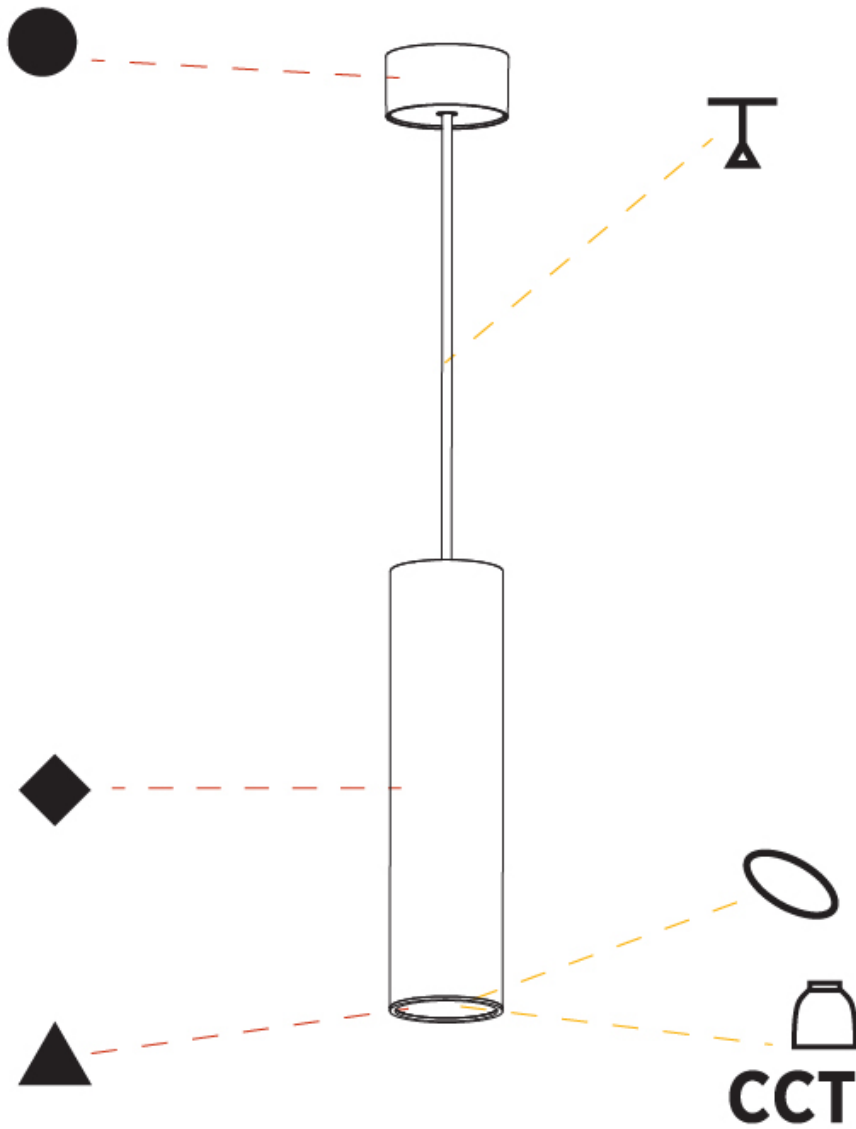

HANGOVER MONOPOINT SURFACE CANOPY SUSPENSION

A300166-

PROJECT	_____
TYPE	_____
SPECIFIER	_____
QUANTITY	_____
DATE	_____